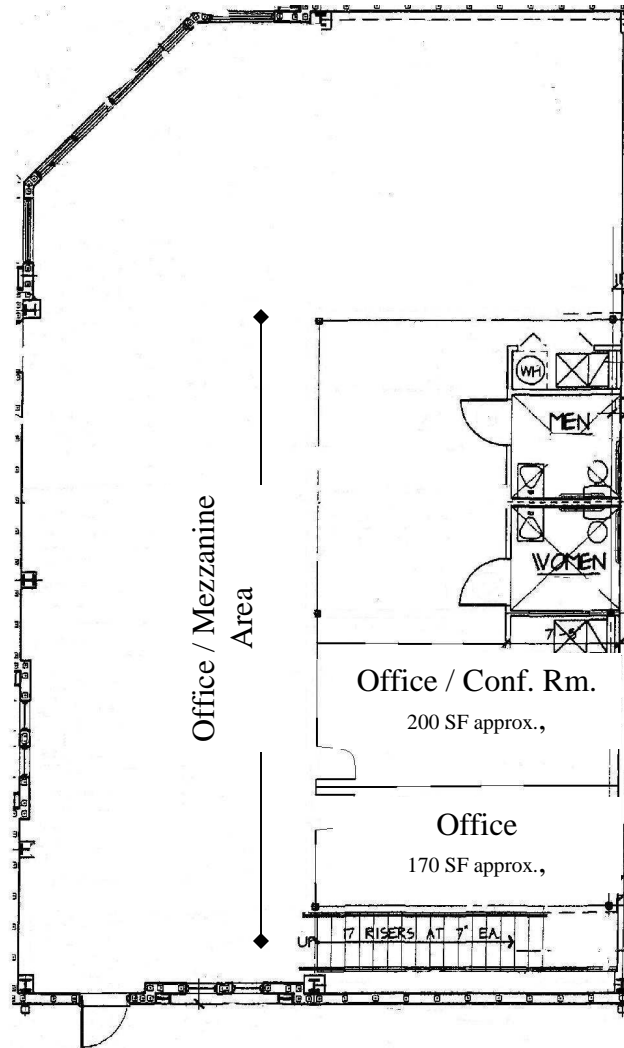

PORT MANATEE Commerce Center

2300 SOUTH DOCK ST. • PALMETTO, FLORIDA 34221 • TELEPHONE (941) 729-1010 • FAX: (941) 729-1314

Floor Plan – Bldg E – Unit A Office

www.PortManateeCommerceCenter.com

OVER →