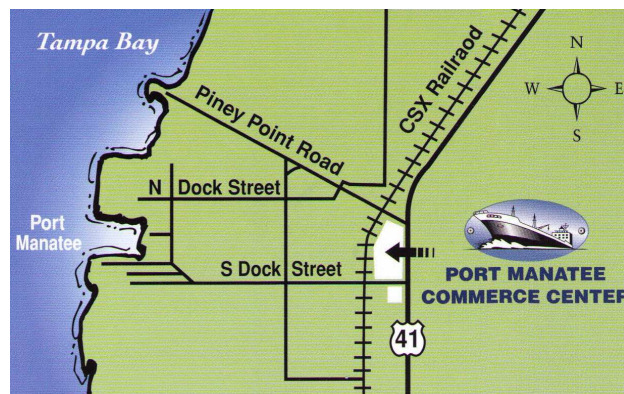

PORT MANATEE Commerce Center

2300 SOUTH DOCK ST. • PALMETTO, FLORIDA 34221 • TELEPHONE (941) 729-1010 • FAX: (941) 729-1314

Floor Plan – Bldg E – Unit A Office

www.PortManateeCommerceCenter.com

OVER →